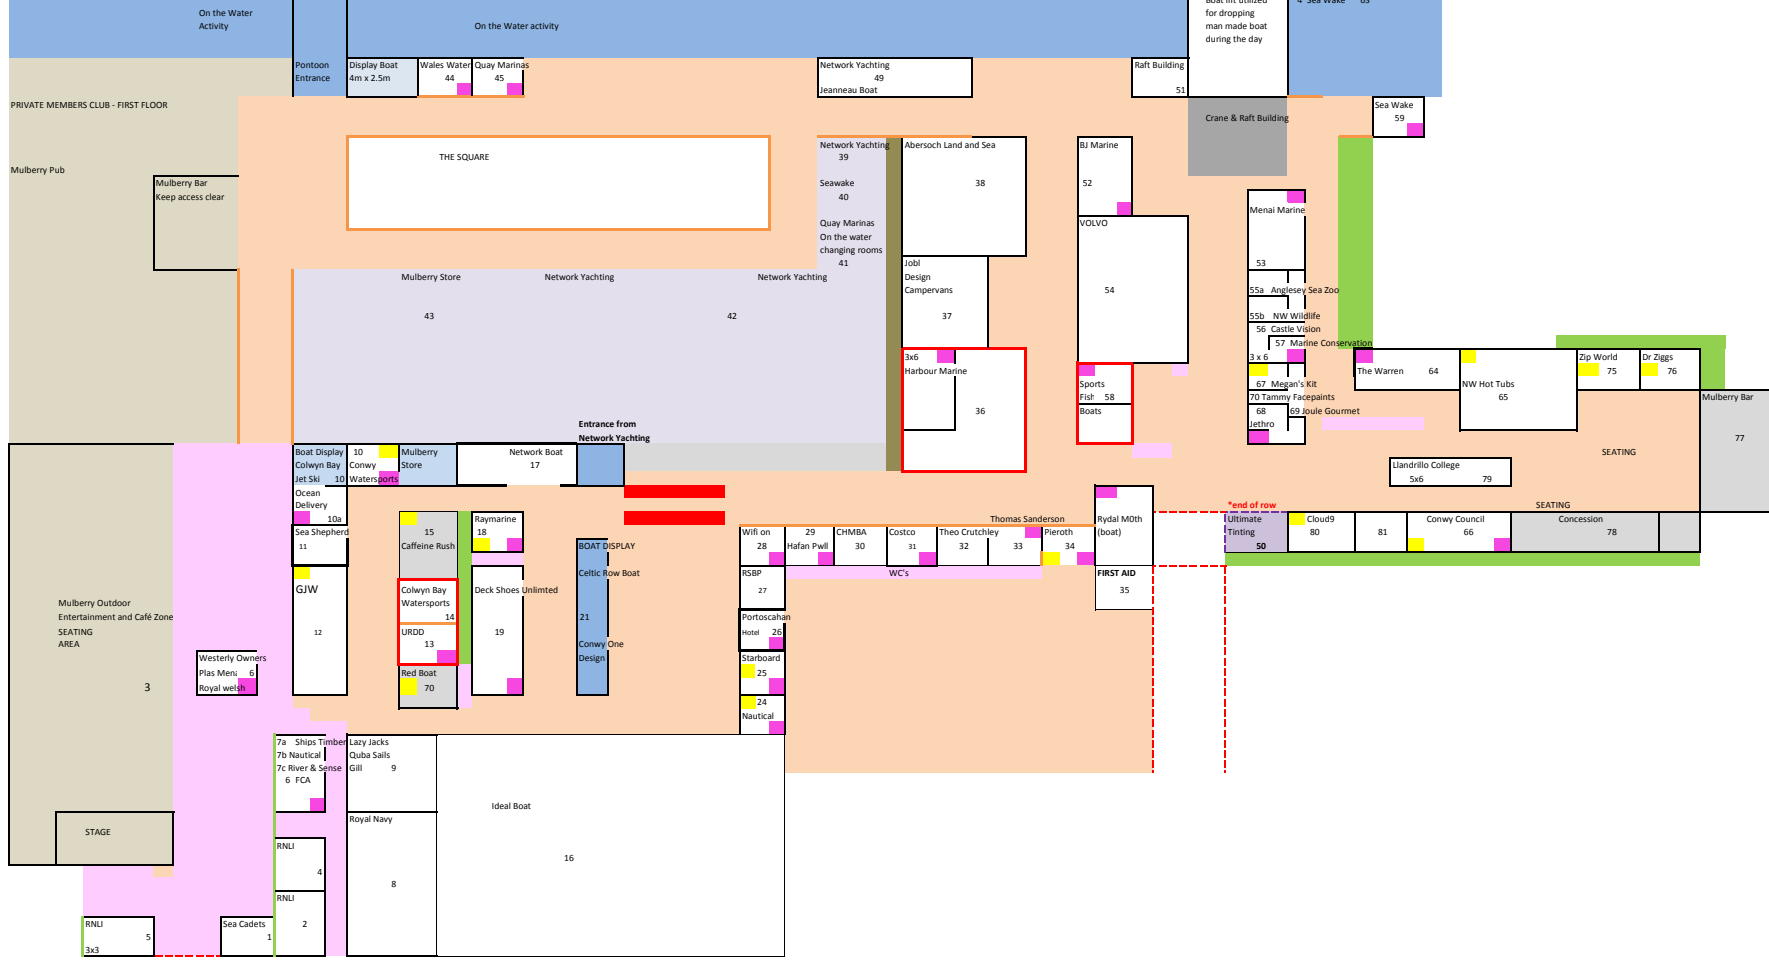

THIS MAP IS
SUBJECT TO
CHANGE

1 x Waszp 3m x 2m
1 x RS800 3m x 2m
1 x Rib 4.3m in length
To be together

Jetty activities	
1 Rib Ride	60
2 Rib Ride	61
3 Celtic Rowing	62
4 Sea Wake	63

PRIVATE MEMBERS CLUB - FIRST FLOOR

Mulberry Pub

Mulberry Bar
Keep access clear

THE SQUARE

Mulberry Store
Network Yachting
Network Yachting

Network Yachting
Seawake
Quay Marinas
On the water changing rooms

Abersoch Land and Sea
Jobi Design
Campervans
3x6 Harbour Marine

BU Marine
VOLVO
Sports Fair
Boats

Crane & Raft Building

Menai Marine
Anglesey Sea Zoo
NW Wildlife
Castle Vision
Marine Conservation

The Warren
NW Hot Tubs

Zip World
Dr Ziggs

Llandrillo College
SEATING

Mulberry Bar

Mulberry Outdoor Entertainment and Café Zone
SEATING AREA

Westerly Owners
Plas Menu
Royal Welsh

7a Ships Timber
7b Nautical
7c River & Sense
6 FCA
RNLI
RNLI
RNLI
Sea Cadets

Lazy Jacks
Quiba Sails
Gill
Royal Navy
Ideal Boat

WIFI on
RSBP
Portscahan Hotel
Starboard
Nautical

BOAT DISPLAY
Celtic Row Boat
Conwy One Design

Thomas Sanderson
Pieroth
WC's

Ultimate Tinting
Cloud9
Conwy Council
Concession

SEATING

SEATING

SEATING

SEATING

SEATING

SEATING

SEATING

SEATING

*end of row